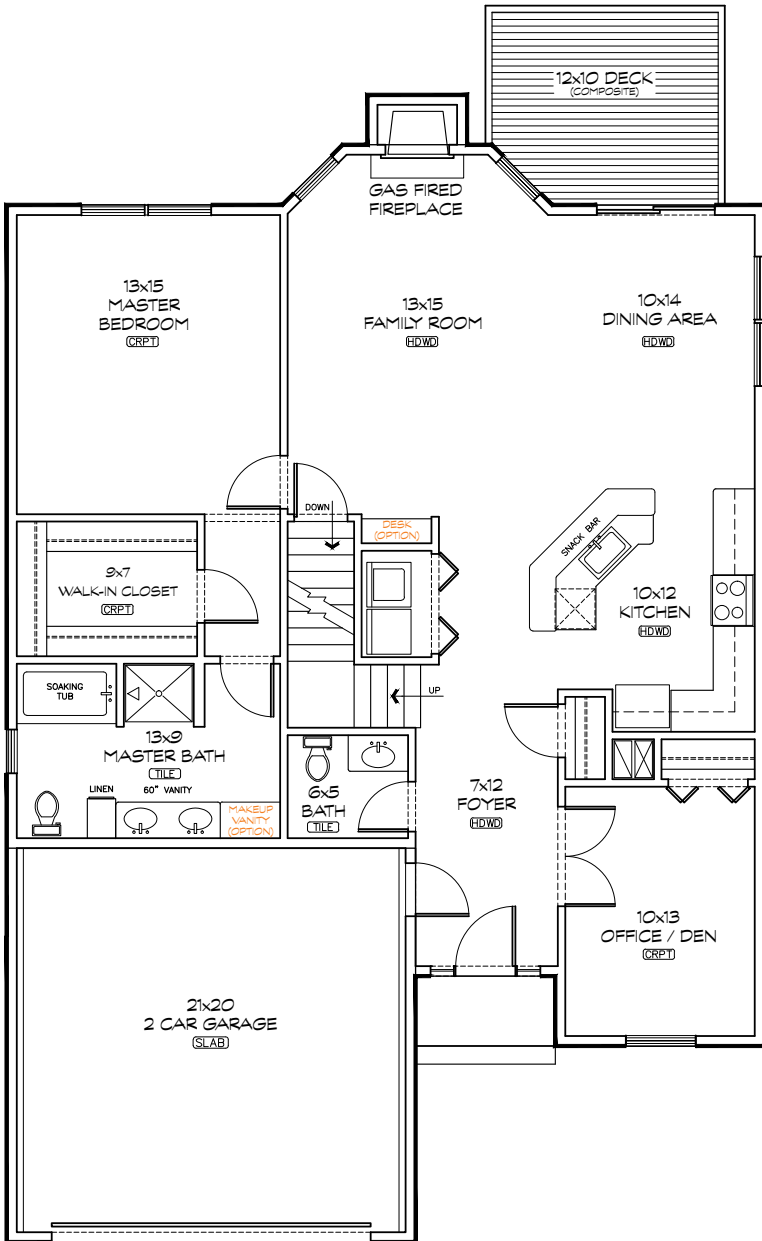

BECKLEY FARMS

The Beckley Cape

2,200 sq. ft.

Homes pictured are an artist's rendering and may slightly differ from actual home built.

www.BeckleyFarms.com | 860.357.2008 | info@BeckleyFarms.com

1st Floor
1,405 sq. ft.

2nd Floor
795 sq. ft.